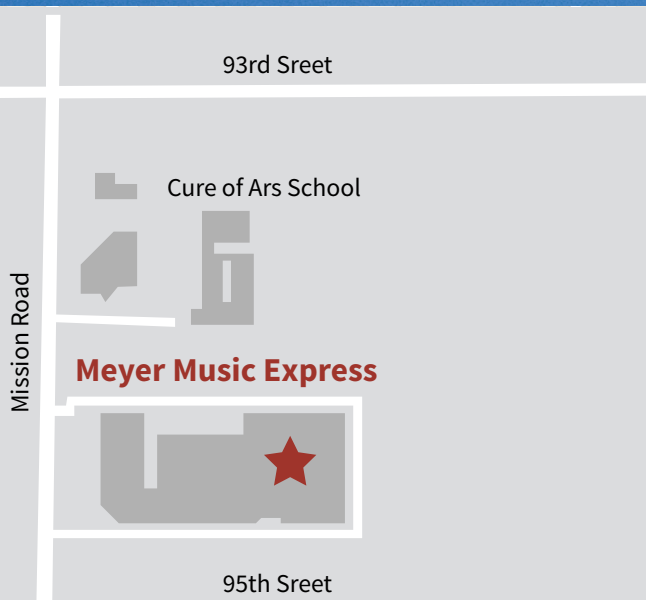

Save Time and earn Your School Money

Visit the Meyer Music Express Rentals store location to rent and pick up your instrument for the school year.

A percentage of each rental processed will be donated to your school's music program.

Our Nearest Location

Inside Price Chopper

95th and Mission

3700 West 95th Street, Leawood, KS 66206

August 17th - 27th

Monday - Thursday: 3:00pm - 8:00pm

Friday: 3:00pm - 6:00pm

Saturday: 11:00 am - 5:00pm