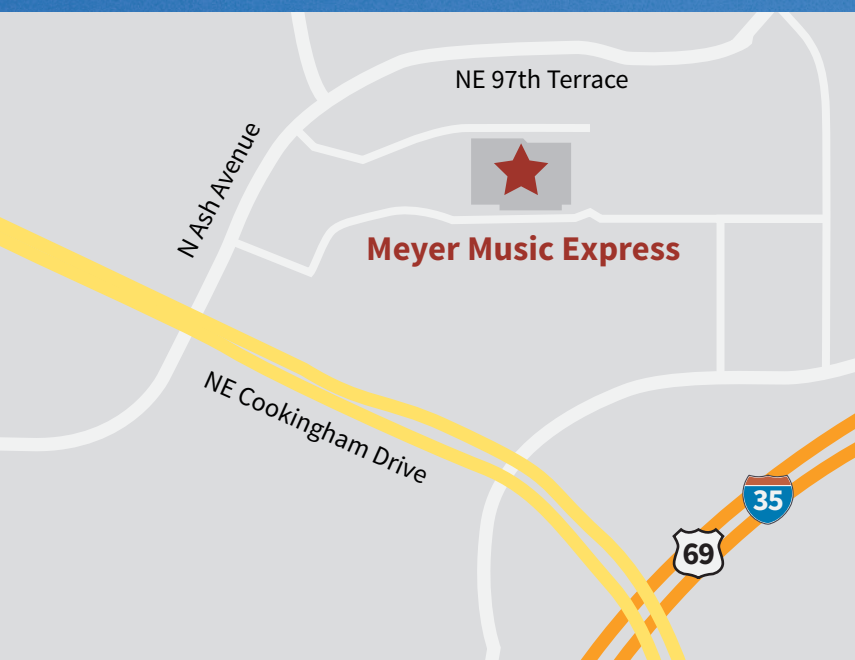

Save Time and earn Your School Money

Visit the Meyer Music Express Rentals store location to rent and pick up your instrument for the school year.

A percentage of each rental processed will be donated to your school's music program.

Our Nearest Location

Inside Price Chopper

Cosentino's

9717 North Ash Avenue, Kansas City, MO 64157

Liberty Strings

August 27th – September 4th

Monday – Thursday: 3:00pm – 8:00pm

Friday: 3:00pm – 6:00pm