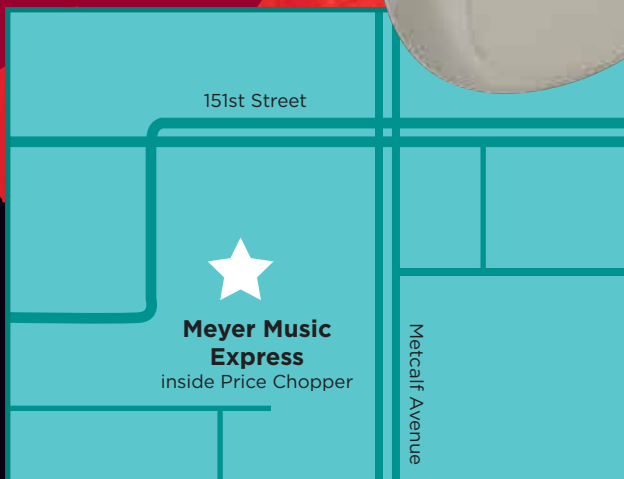

Inside Price Chopper

151st & Metcalf • 7201 West 151st St.
Overland Park, KS 66223

August 23 - September 3, 2016

Monday-Thursday: 3:00 to 8:00 PM

Friday: 3:00 to 6:00 PM

Saturday: 11:00 AM to 5:00 PM

Sunday: 1:00 to 4:00 PM