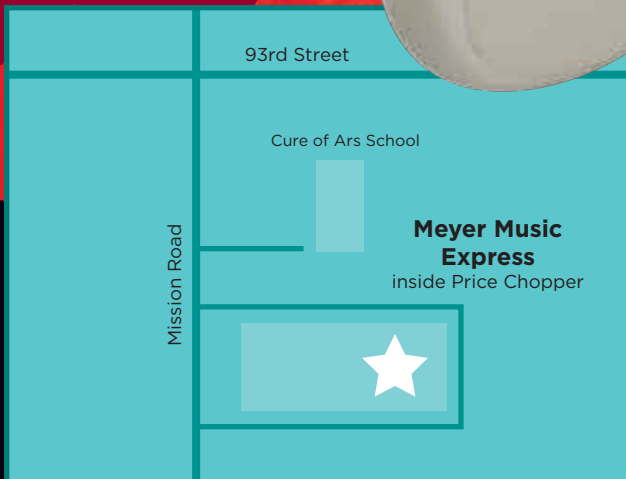

## Inside Price Chopper

95th & Mission • 3700 West 95th St.  
Leawood, KS 66206

August 17 - 26, 2016

Monday-Thursday: 3:00 to 8:00 PM

Friday: 3:00 to 6:00 PM

Saturday: 11:00 AM to 5:00 PM

Sunday: 1:00 to 4:00 PM