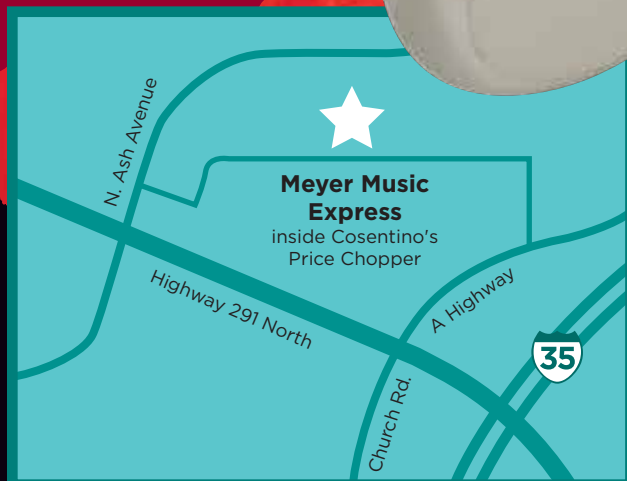

SAVE TIME AND EARN YOUR SCHOOL MONEY!

Visit the Meyer Music Express Rentals store location to rent and pick up your instrument for the school year!

- Month-to-Month Rental - Return Any Time!
- School Book & Accessories Available
- Quick and Easy - Your One Stop Shop!
- A percentage of each rental is donated to your school's music program.

Inside Cosentino's Price Chopper
291 & A Hwy. • 9717 North Ash Ave.
Kansas City, MO 64157

August 25 - 31, 2016

Monday-Thursday: 3:00 to 8:00 PM

Friday: 3:00 to 6:00 PM

Saturday: 11:00 AM to 5:00 PM

Sunday: 1:00 to 4:00 PM