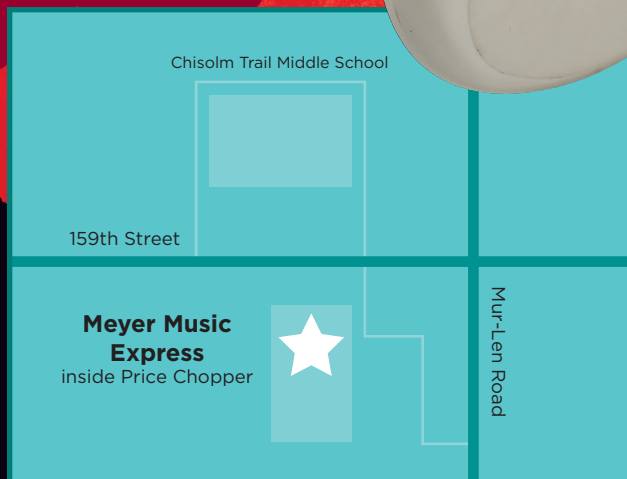

Inside Price Chopper

159th & Mur-Len • 15970 S. Mur-Len Rd.
Olathe, KS 66062

DATES & TIMES:

September 7th - 12th, 2017

Monday - Thursday 3:00 - 8:00 pm

Friday 3:00 - 6:00 pm

Saturday 11:00 - 5:00 pm

Sunday 1:00 - 4:00